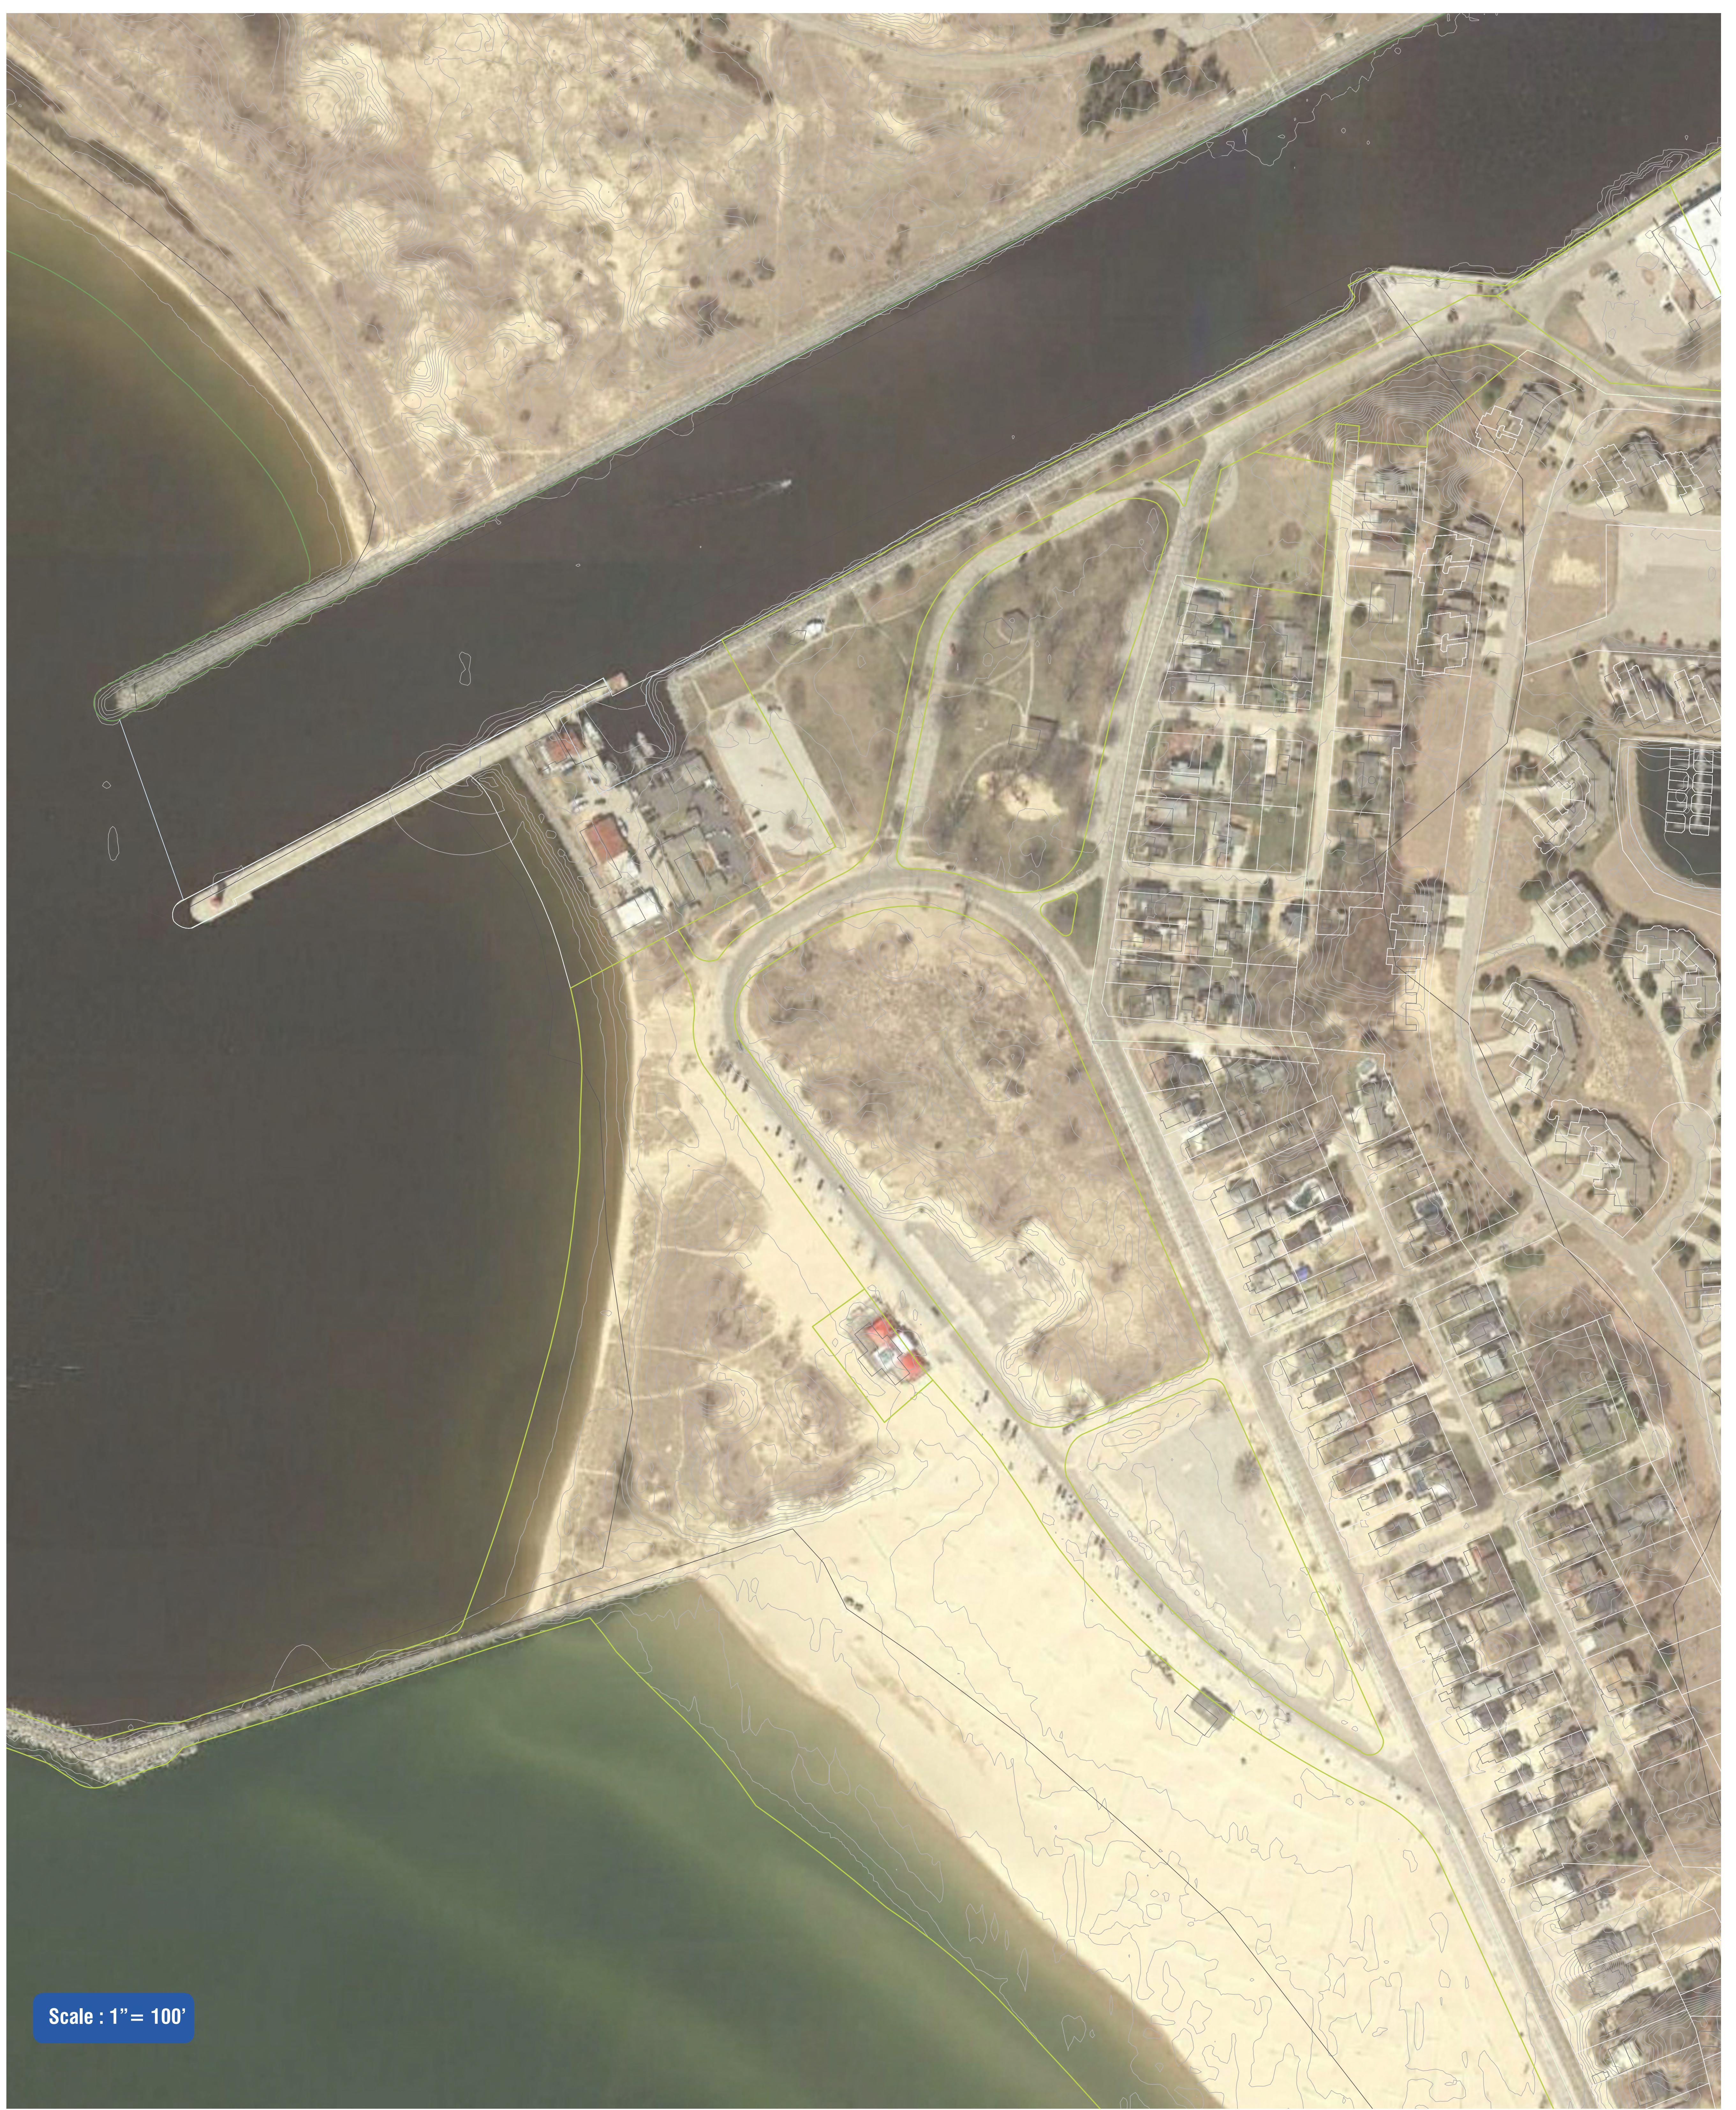

# THE CHANNEL DISTRICT PERE MARQUETTE BEACH

Scale : 1" = 100'

# CENTRAL WATERFRONT DISTRICT THE MART DOCK

MAP KEY

Scale : 1" = 100'

# CENTRAL WATERFRONT DISTRICT B.C. COBB PLANT & VETERANS MEMORIAL PARK

MAP KEY

Scale : 1" = 120'