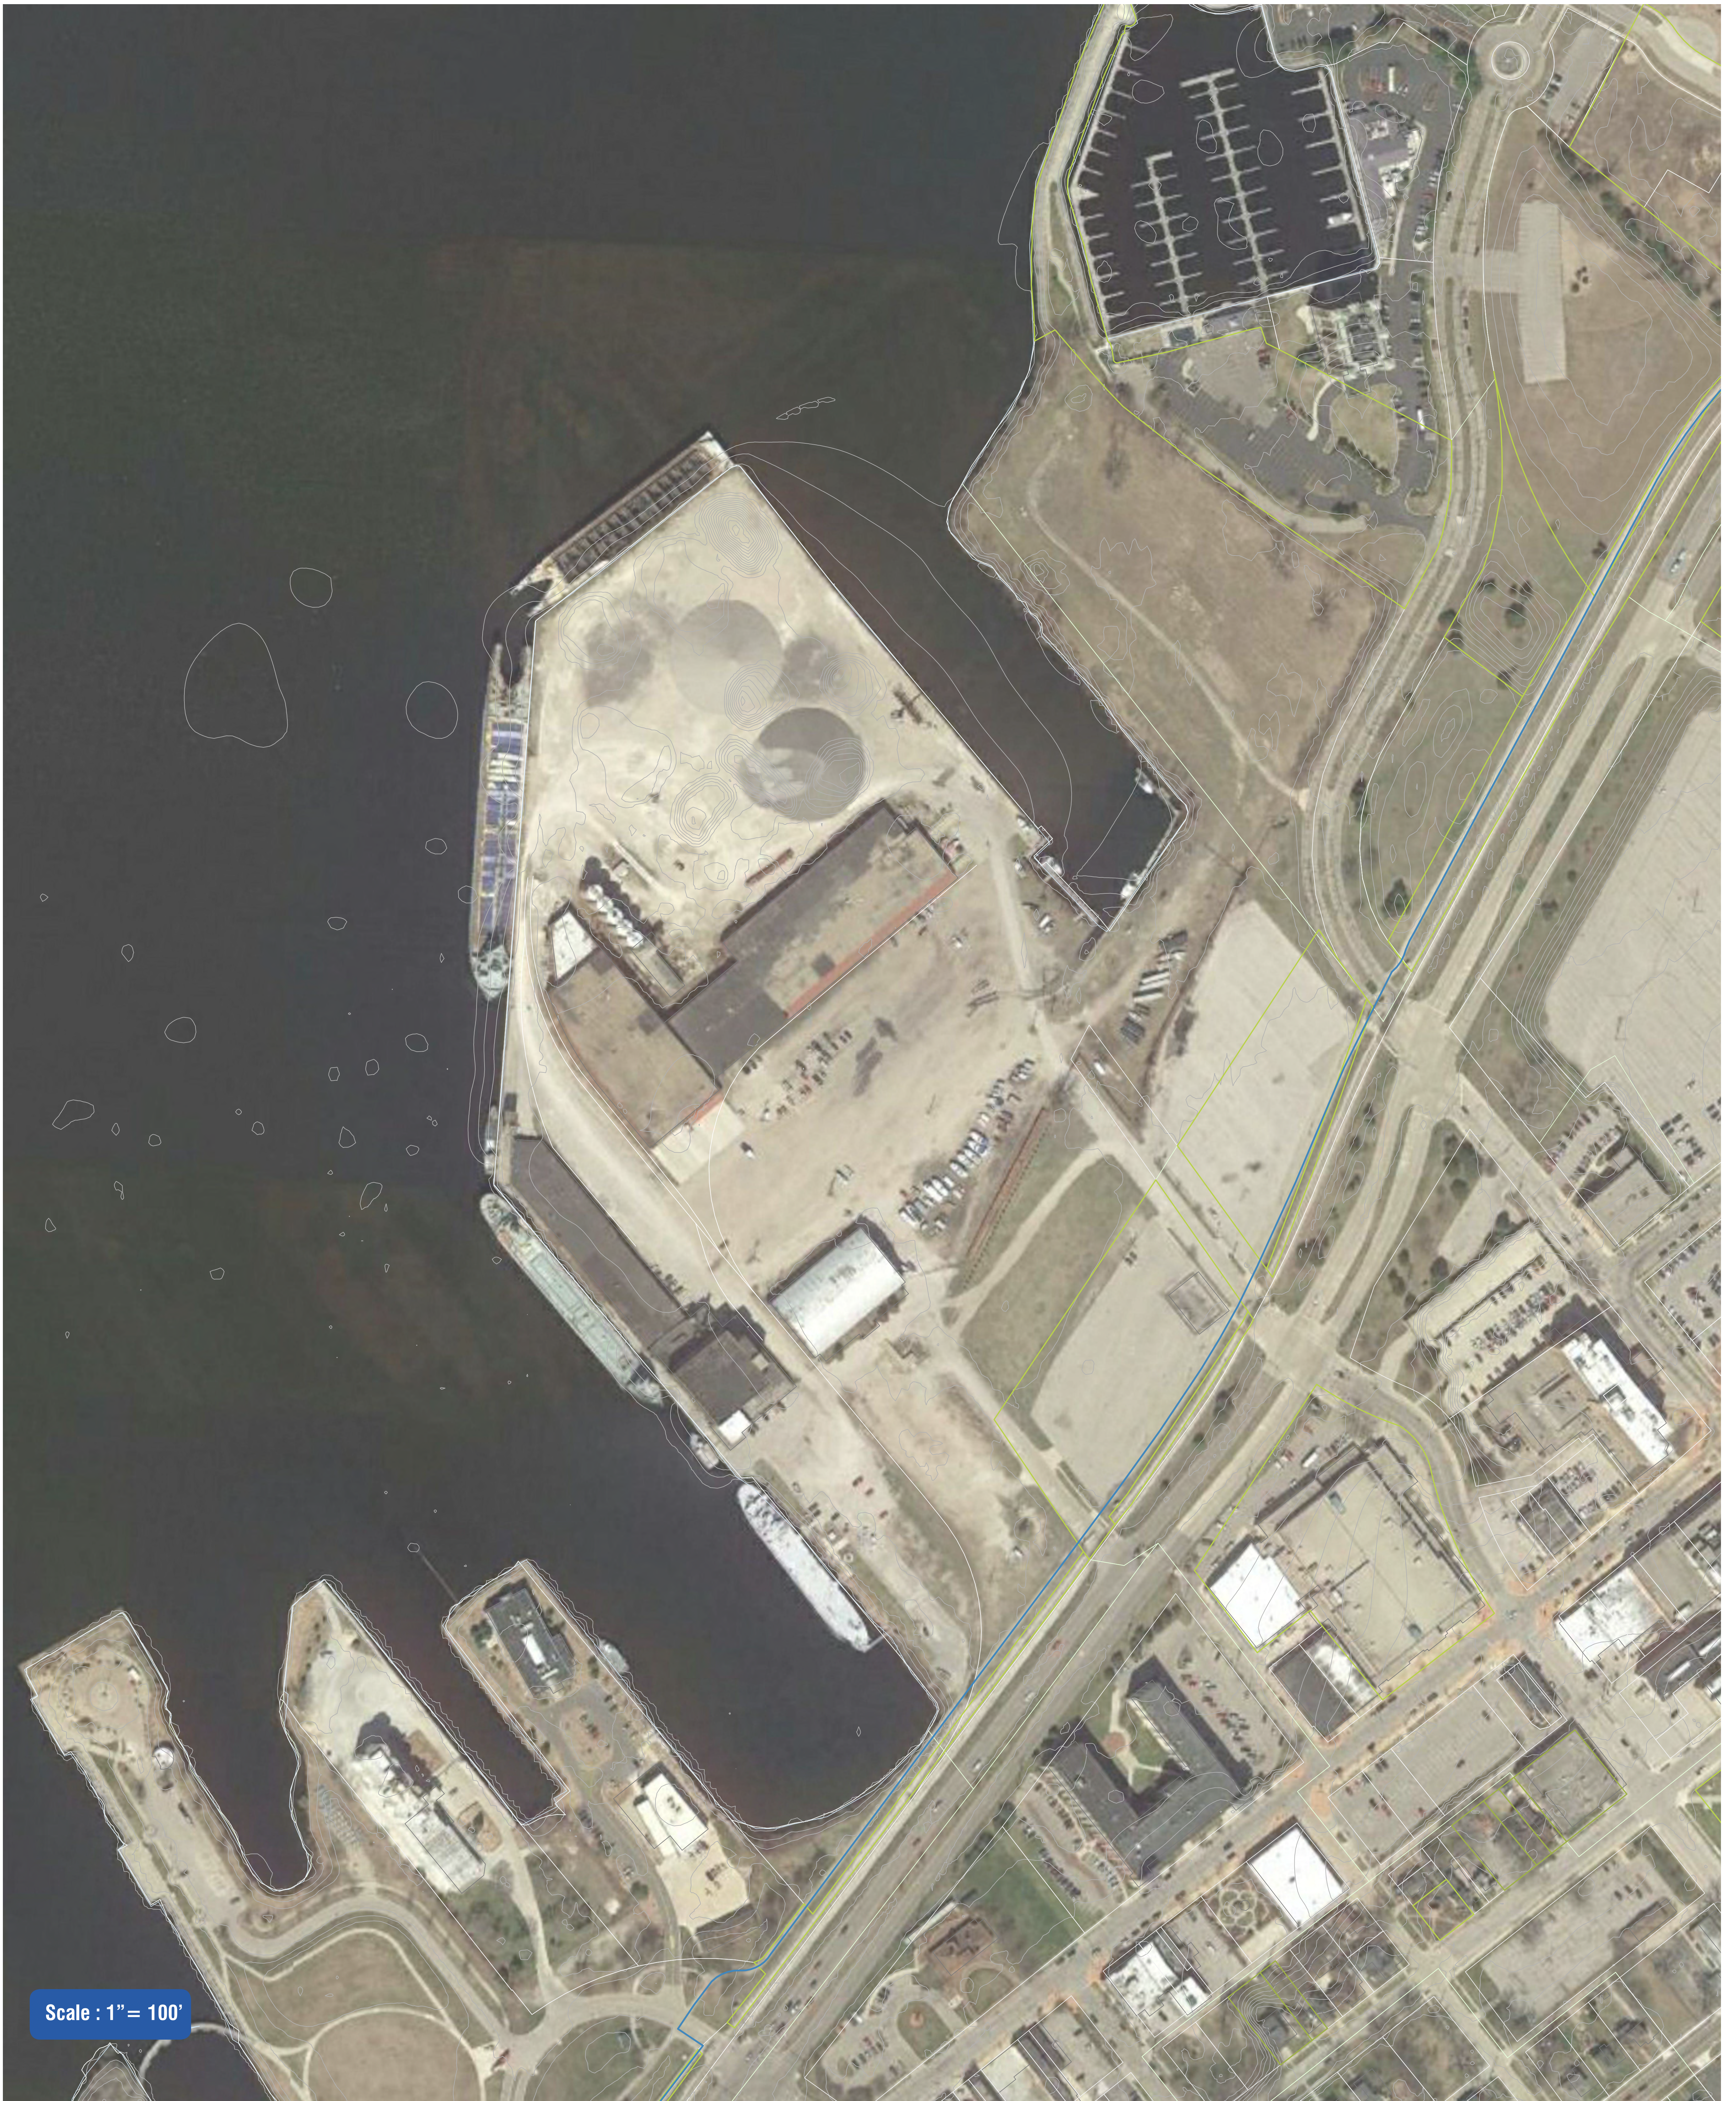

# THE CHANNEL DISTRICT PERE MARQUETTE BEACH

Scale : 1" = 100'

# CENTRAL WATERFRONT DISTRICT THE MART DOCK

MAP KEY

Scale : 1" = 100'

# CENTRAL WATERFRONT DISTRICT B.C. COBB PLANT & VETERANS MEMORIAL PARK

MAP KEY

Scale : 1" = 120'